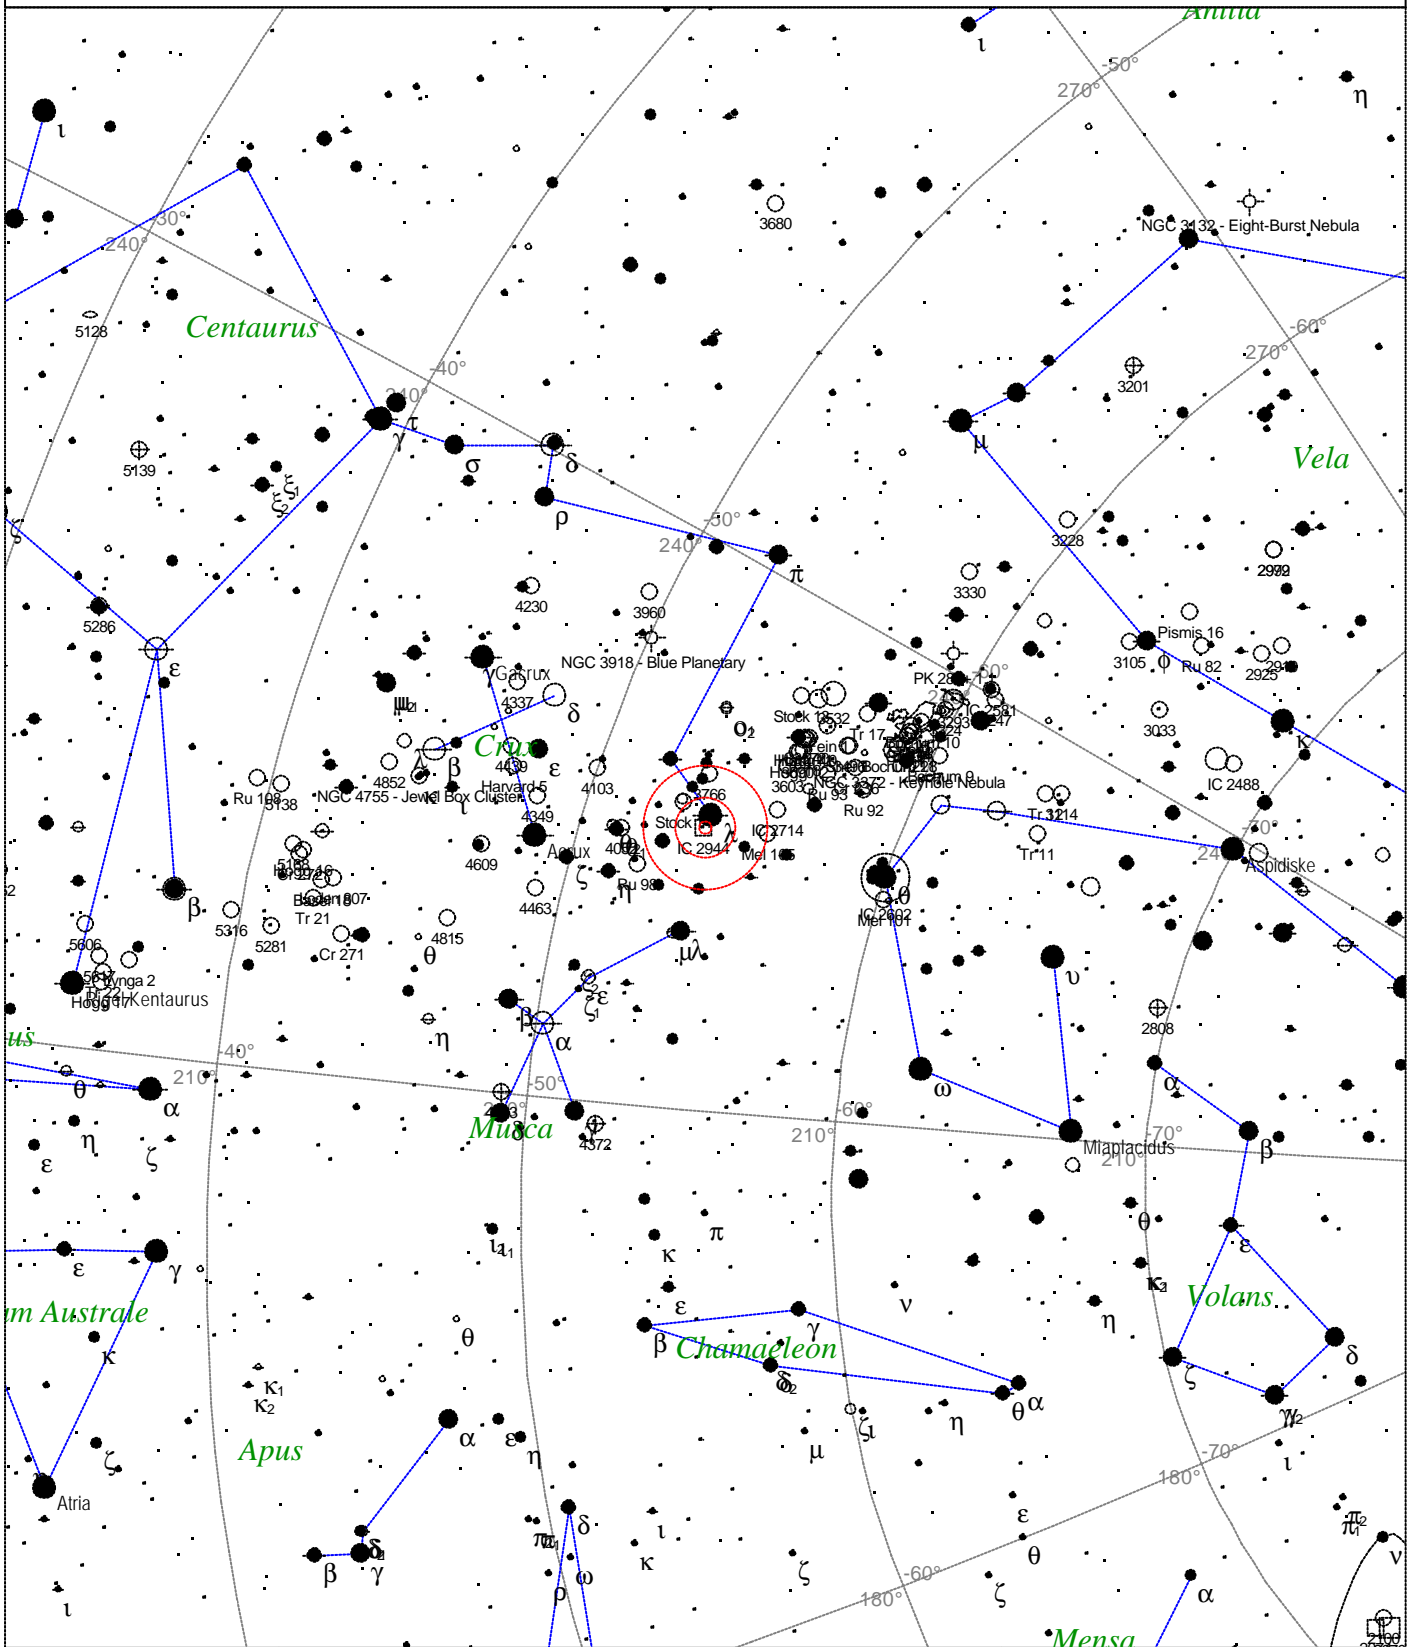

Caldwell 100 - IC 2944

<p>STARS</p> <ul style="list-style-type: none"> ● <3 ● 3.5 ● 4 ● 4.5 ● 5 ● 5.5 	<p>SYMBOLS</p> <ul style="list-style-type: none"> ● Multiple star ○ Variable star ☄ Comet ☐ Galaxy ☐ Bright nebula ☐ Dark nebula ⊕ Globular cluster ○ Open cluster ⊕ Planetary nebula ☒ Quasar △ Radio source × X-ray source ○ Other object 	<p>Caldwell 100 - IC 2944 Type of object: Bright nebula Magnitude: 4.5 Size: 35.0' Right ascension: 11h 37m 57s Declination: -63° 21' 58" Constellation: Centaurus</p>
--	---	--

Local Time: 19:40:11 12-Sep-2002	UTC: 19:40:11 12-Sep-2002	Sidereal Time: 18:56:39
Location: 53° 27' 0" N 2° 31' 0" W	RA: 11h37m57s Dec: -63° 21' Field: 45.0°	Julian Day: 2452530.3196