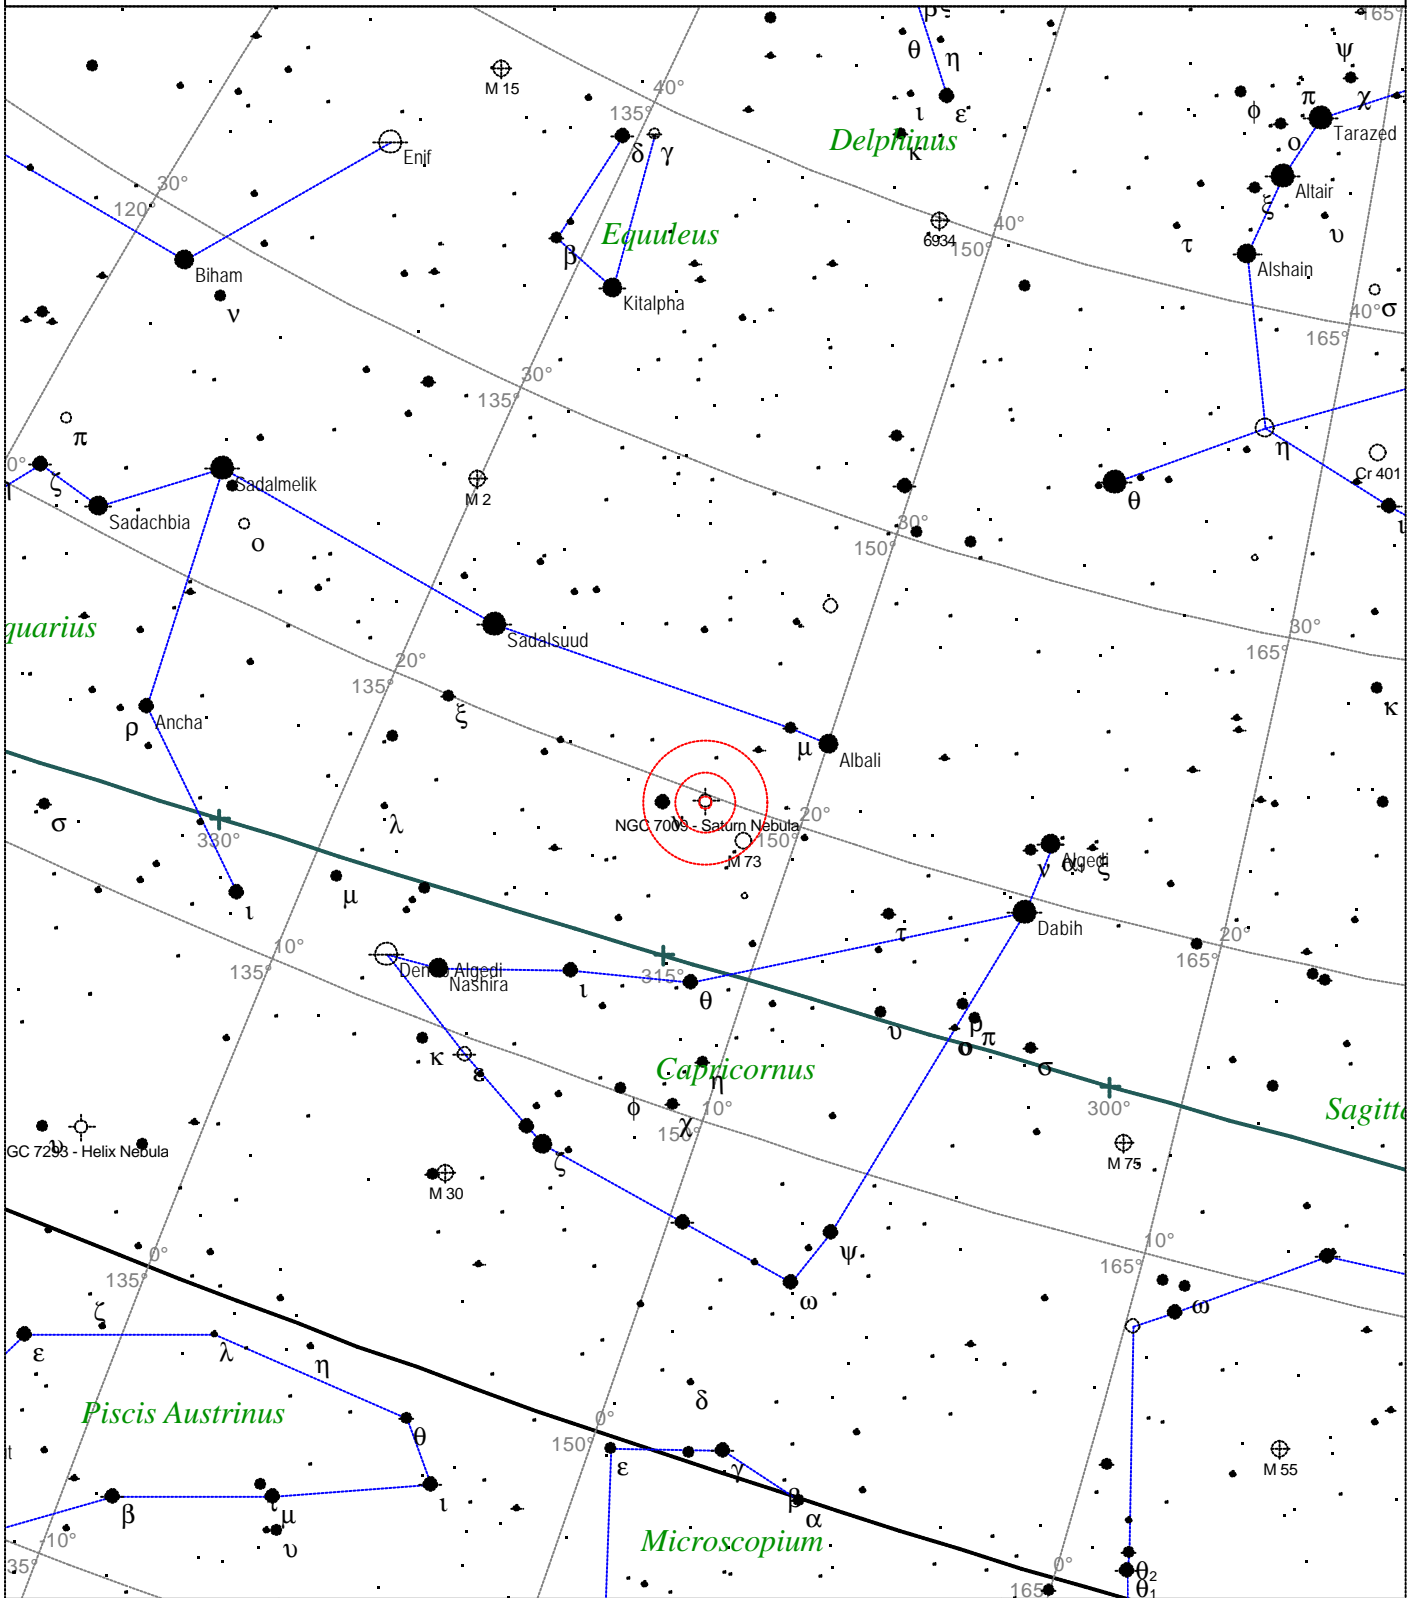

Caldwell 55 - Saturn Nebula

<p>STARS</p> <ul style="list-style-type: none"> ● <3 ● 3.5 ● 4 ● 4.5 ● 5 ● 5.5 	<p>SYMBOLS</p> <ul style="list-style-type: none"> ● Multiple star ○ Variable star ☄ Comet ☉ Galaxy □ Bright nebula □ Dark nebula ⊕ Globular cluster ○ Open cluster ♁ Planetary nebula ⊞ Quasar △ Radio source × X-ray source ○ Other object 	<p><i>Caldwell 55 - NGC 7009</i> Popular name: Saturn Nebula Type of object: Planetary nebula Magnitude: 8.3 Size: 25.0" Right ascension: 21h 4m 20s Declination: -11° 21' 11" Constellation: Aquarius</p>
--	---	---

Local Time: 19:40:11 12-Sep-2002	UTC: 19:40:11 12-Sep-2002	Sidereal Time: 18:56:39
Location: 53° 27' 0" N 2° 31' 0" W	RA: 21h04m20s Dec: -11° 21' Field: 45.0°	Julian Day: 2452530.3196